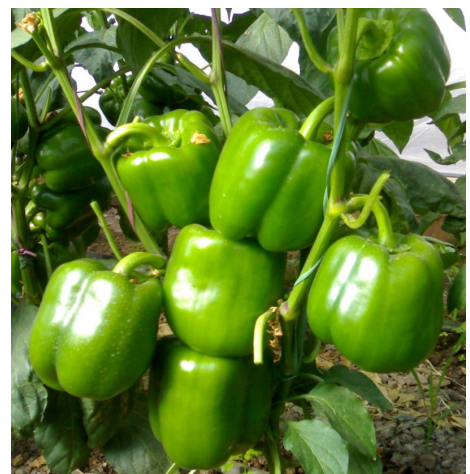

- Very early hybrid with high yield potential
- High vigor with good branching and plant cover
- Suitable for open field and protected cultivation
- Hybrid for fresh green harvest
- Excellent quality fruits of 200 – 220 grams

SPINX F1

SPINX is an early hybrid that produces high yields of medium sized square blocky fruits. Fruits have attractive green color that turn to deep red on maturity. With its thick pericarp, fruits of SPINX not only provide good tonnage but also excellent shipping ability. Fruits of have long pedicel leading to well formed fruits of uniform grade. It also makes the hybrid easy to harvest.

FRUIT TYPE									
Size	200 gms	Shape	Square	Length in cms	5 to 5.5	Width in cms	5 to 5.5	Shoulder Sink	Low to medium
Stalk Length	Long	Pericarp Thickness	Thick	Seed Content	Medium	Locule Number	3 to 4	Skin Thickness	Medium
Fruit Firmness	Very firm	Shelf Life	Good	Taste	Taste	Young Color	Green	Ripe Color	Deep red
Fruit Gloss	Good	Ease of Harvest	Easy	Earliness	Early	Bearing	High	Yield Potential	High
Gradability	Good	Shipping Ability	Good	Harvest Type	Green	Remarks			